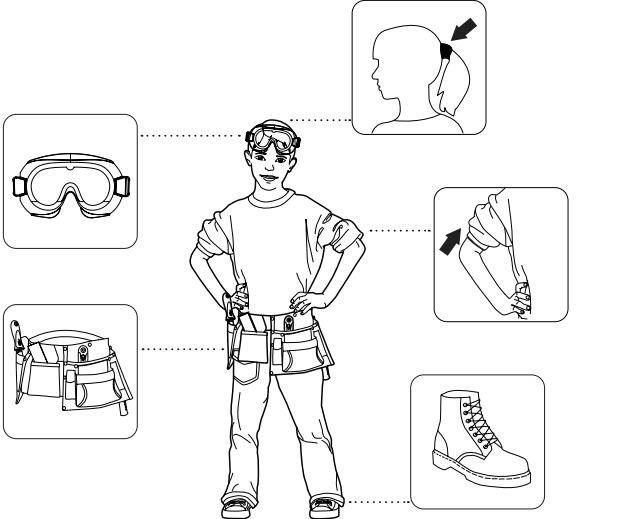

STANLEY® Jr.

5+

Lifting Crane Kit

ASSEMBLY INSTRUCTIONS

Parental guidance and direct supervision required at all times.

STANLEY[®] Jr.

ASSEMBLY INSTRUCTIONS

60min

Products are manufactured by:

Red Tool Box Ltd.
Yun He, Zhejiang Province, China
Made in China

WARNING:

CHOKING HAZARD-
Small parts.
Not for children under 3 yrs.

CAUTION:

FUNCTIONAL SHARP POINTS
AND EDGES- Use with care.
Adult Supervision Recommended.