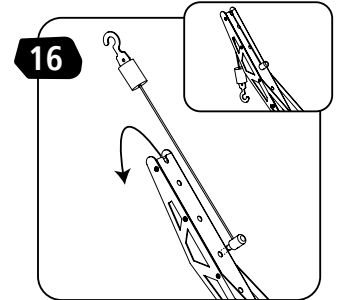

STANLEY® Jr.

5+

Lifting Crane Kit

ASSEMBLY INSTRUCTIONS

Parental guidance and direct supervision required at all times.

STANLEY[®] Jr.

ASSEMBLY INSTRUCTIONS

60min

Products are manufactured by:

Red Tool Box Ltd.
Yun He, Zhejiang Province, China
Made in China

WARNING:

CHOKING HAZARD-
Small parts.
Not for children under 3 yrs.

CAUTION:

FUNCTIONAL SHARP POINTS
AND EDGES- Use with care.
Adult Supervision Recommended.