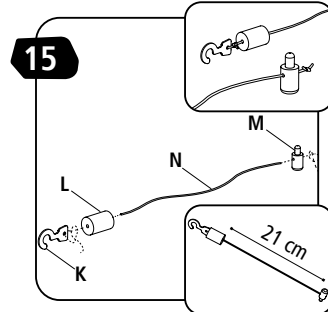

STANLEY® Jr.

5+

Lifting Crane Kit

ASSEMBLY INSTRUCTIONS

Parental guidance and direct supervision required at all times.

STANLEY[®] Jr.

ASSEMBLY INSTRUCTIONS

60min

Products are manufactured by:

Red Tool Box Ltd.
Yun He, Zhejiang Province, China
Made in China

WARNING:

CHOKING HAZARD-
Small parts.
Not for children under 3 yrs.

CAUTION:

FUNCTIONAL SHARP POINTS
AND EDGES- Use with care.
Adult Supervision Recommended.