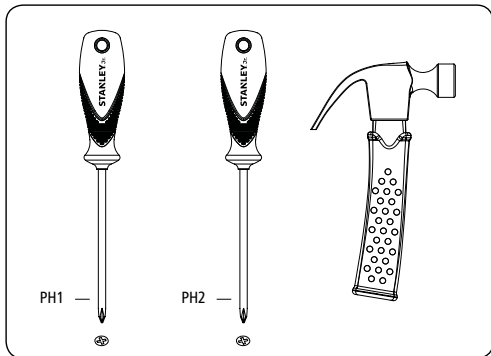

STANLEY® Jr.

5+

Lifting Crane Kit

ASSEMBLY INSTRUCTIONS

Parental guidance and direct supervision required at all times.

STANLEY[®] Jr.

ASSEMBLY INSTRUCTIONS

60min

Products are manufactured by:

Red Tool Box Ltd.
Yun He, Zhejiang Province, China
Made in China

WARNING:

CHOKING HAZARD-
Small parts.
Not for children under 3 yrs.

CAUTION:

FUNCTIONAL SHARP POINTS
AND EDGES- Use with care.
Adult Supervision Recommended.