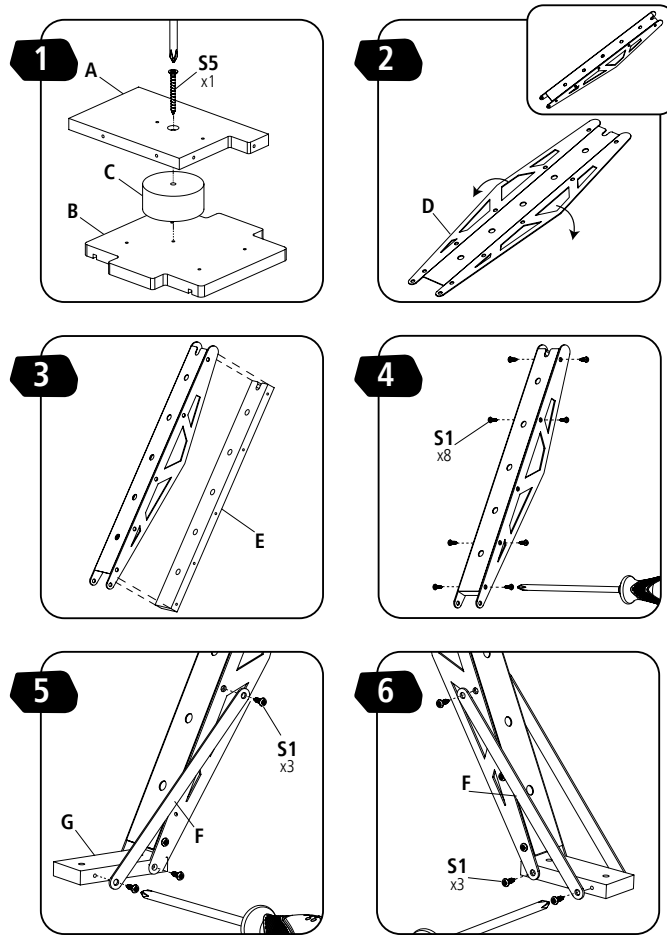

STANLEY® Jr.

5+

Lifting Crane Kit

ASSEMBLY INSTRUCTIONS

Parental guidance and direct supervision required at all times.

STANLEY[®] Jr.

ASSEMBLY INSTRUCTIONS

60min

Products are manufactured by:

Red Tool Box Ltd.
Yun He, Zhejiang Province, China
Made in China

WARNING:

CHOKING HAZARD-
Small parts.
Not for children under 3 yrs.

CAUTION:

FUNCTIONAL SHARP POINTS
AND EDGES- Use with care.
Adult Supervision Recommended.