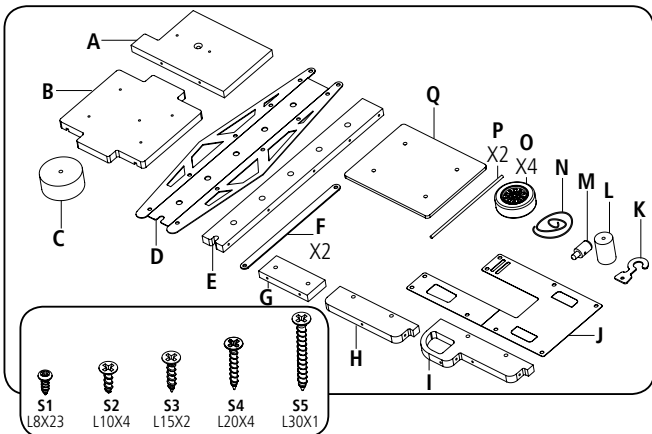

STANLEY® Jr.

5+

Lifting Crane Kit

ASSEMBLY INSTRUCTIONS

Parental guidance and direct supervision required at all times.

STANLEY[®] Jr.

ASSEMBLY INSTRUCTIONS

60min

Products are manufactured by:

Red Tool Box Ltd.
Yun He, Zhejiang Province, China
Made in China

WARNING:

CHOKING HAZARD-
Small parts.
Not for children under 3 yrs.

CAUTION:

FUNCTIONAL SHARP POINTS
AND EDGES- Use with care.
Adult Supervision Recommended.