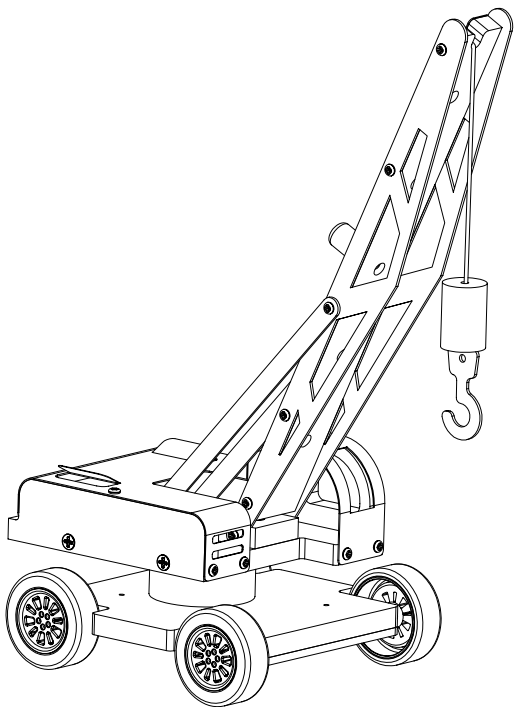

STANLEY® Jr.

5+

Lifting Crane Kit

ASSEMBLY INSTRUCTIONS

Parental guidance and direct supervision required at all times.

STANLEY[®] Jr.

ASSEMBLY INSTRUCTIONS

60min

Products are manufactured by:

Red Tool Box Ltd.
Yun He, Zhejiang Province, China
Made in China

WARNING:

CHOKING HAZARD-
Small parts.
Not for children under 3 yrs.

CAUTION:

FUNCTIONAL SHARP POINTS
AND EDGES- Use with care.
Adult Supervision Recommended.