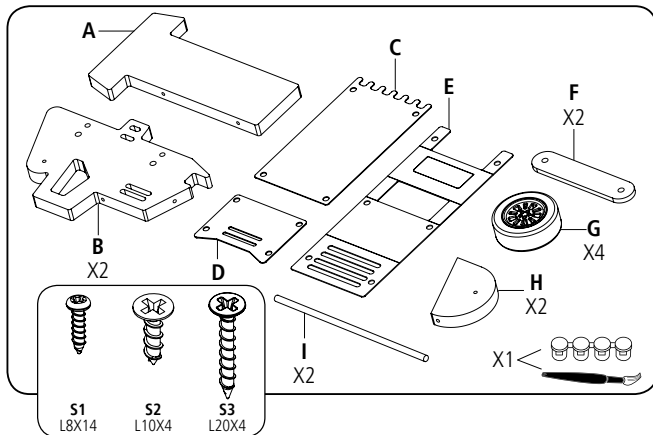

5+

STANLEY[®] Jr.

FRONT LOADER KIT

ASSEMBLY INSTRUCTIONS

ATTENTION! Parental guidance and direct supervision required at all times.

STANLEY® Jr.

ASSEMBLY INSTRUCTIONS

45min

Products are manufactured by:

Red Tool Box Ltd.
Yun He, Zhejiang Province, China
Made in China

WARNING:

CHOKING HAZARD-

Small parts.

Not for children under 3 yrs.

CAUTION:

FUNCTIONAL SHARP POINTS