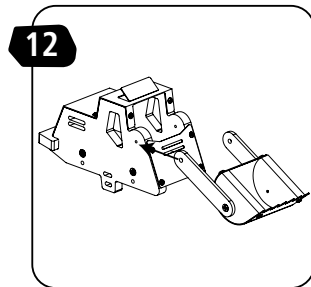

5+

STANLEY[®] Jr.

FRONT LOADER KIT

ASSEMBLY INSTRUCTIONS

ATTENTION! Parental guidance and direct supervision required at all times.

STANLEY® Jr.

ASSEMBLY INSTRUCTIONS

45min