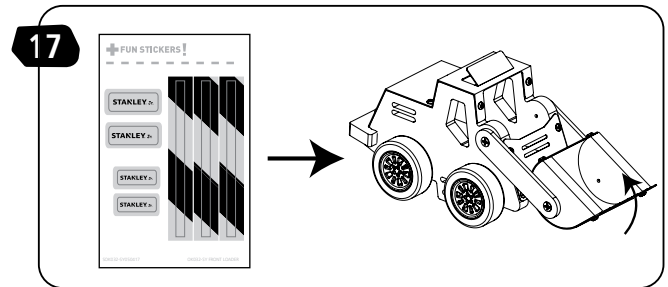

5+

STANLEY[®] Jr.

FRONT LOADER KIT

ASSEMBLY INSTRUCTIONS

ATTENTION! Parental guidance and direct supervision required at all times.

STANLEY® Jr.

ASSEMBLY INSTRUCTIONS

45min