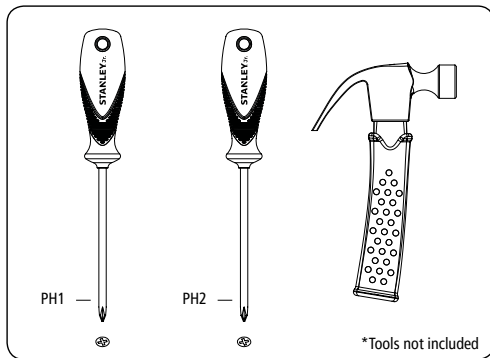

ASSEMBLY INSTRUCTIONS

45min