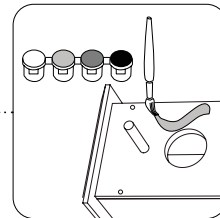

5+

STANLEY[®] Jr.

FRONT LOADER KIT

ASSEMBLY INSTRUCTIONS

ATTENTION! Parental guidance and direct supervision required at all times.

STANLEY® Jr.

ASSEMBLY INSTRUCTIONS

45min

Products are manufactured by:

Red Tool Box Ltd.
Yun He, Zhejiang Province, China
Made in China

WARNING:

CHOKING HAZARD-

Small parts.

Not for children under 3 yrs.

CAUTION:

FUNCTIONAL SHARP POINTS