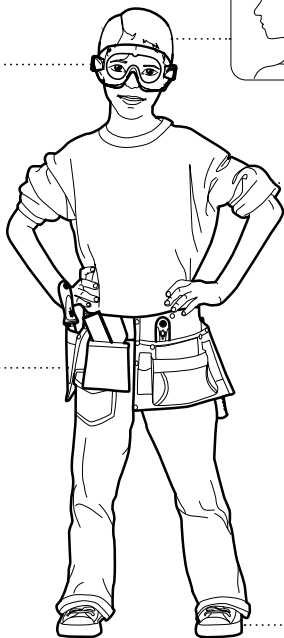

5+

STANLEY[®] Jr.

FRONT LOADER KIT

ASSEMBLY INSTRUCTIONS

ATTENTION! Parental guidance and direct supervision required at all times.

STANLEY® Jr.

ASSEMBLY INSTRUCTIONS

45min