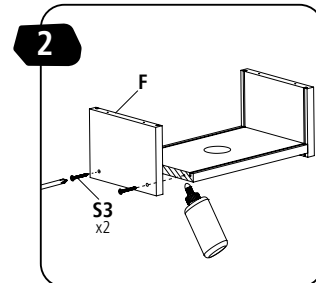

5+

STANLEY® Jr.

TREASURE CHEST KIT

ASSEMBLY INSTRUCTIONS

ATTENTION! Parental guidance and direct supervision required at all times.

STANLEY® Jr.

ASSEMBLY INSTRUCTIONS

45min