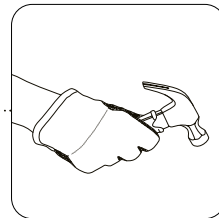

5+

STANLEY® Jr.

TREASURE CHEST KIT

ASSEMBLY INSTRUCTIONS

ATTENTION! Parental guidance and direct supervision required at all times.

STANLEY® Jr.

ASSEMBLY INSTRUCTIONS

45min