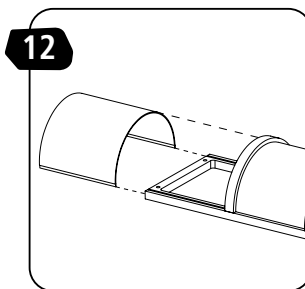

5+

STANLEY® Jr.

TREASURE CHEST KIT

ASSEMBLY INSTRUCTIONS

ATTENTION! Parental guidance and direct supervision required at all times.

STANLEY® Jr.

ASSEMBLY INSTRUCTIONS

45min