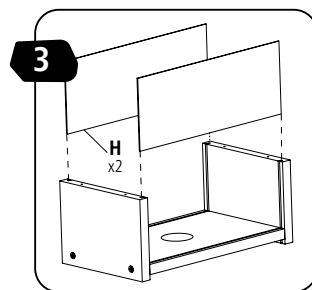

5+

STANLEY® Jr.

TREASURE CHEST KIT

ASSEMBLY INSTRUCTIONS

ATTENTION! Parental guidance and direct supervision required at all times.

STANLEY® Jr.

ASSEMBLY INSTRUCTIONS

45min