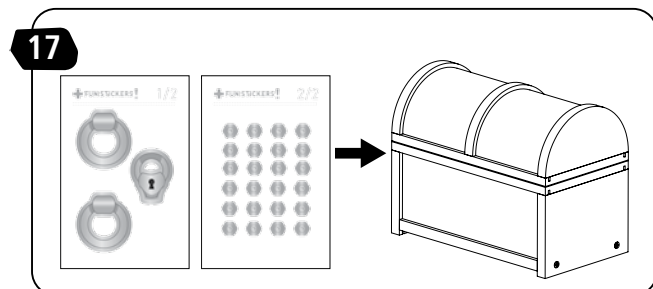

5+

STANLEY® Jr.

TREASURE CHEST KIT

ASSEMBLY INSTRUCTIONS

ATTENTION! Parental guidance and direct supervision required at all times.

STANLEY® Jr.

ASSEMBLY INSTRUCTIONS

45min