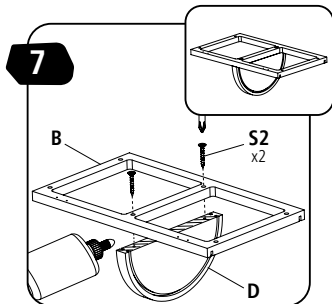

5+

STANLEY® Jr.

TREASURE CHEST KIT

ASSEMBLY INSTRUCTIONS

ATTENTION! Parental guidance and direct supervision required at all times.

STANLEY® Jr.

ASSEMBLY INSTRUCTIONS

45min