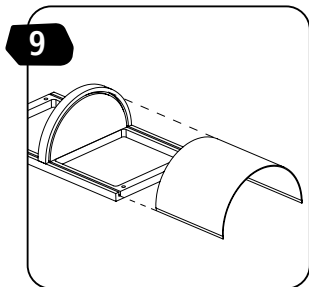

5+

STANLEY® Jr.

TREASURE CHEST KIT

ASSEMBLY INSTRUCTIONS

ATTENTION! Parental guidance and direct supervision required at all times.

STANLEY® Jr.

ASSEMBLY INSTRUCTIONS

45min