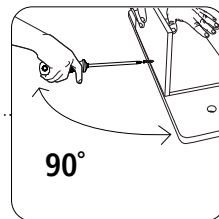

5+

STANLEY® Jr.

TREASURE CHEST KIT

ASSEMBLY INSTRUCTIONS

ATTENTION! Parental guidance and direct supervision required at all times.

STANLEY® Jr.

ASSEMBLY INSTRUCTIONS

45min