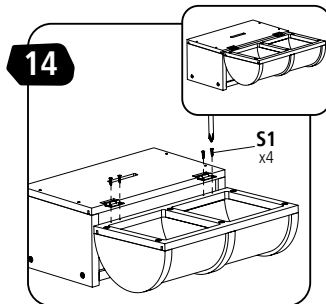

5+

STANLEY® Jr.

TREASURE CHEST KIT

ASSEMBLY INSTRUCTIONS

ATTENTION! Parental guidance and direct supervision required at all times.

STANLEY® Jr.

ASSEMBLY INSTRUCTIONS

45min