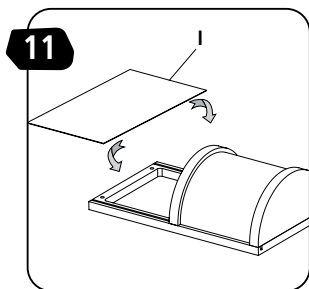

5+

STANLEY® Jr.

TREASURE CHEST KIT

ASSEMBLY INSTRUCTIONS

ATTENTION! Parental guidance and direct supervision required at all times.

STANLEY® Jr.

ASSEMBLY INSTRUCTIONS

45min