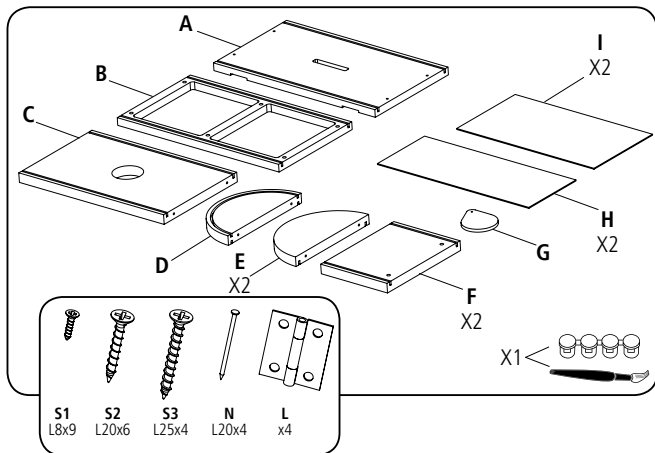

5+

STANLEY® Jr.

TREASURE CHEST KIT

ASSEMBLY INSTRUCTIONS

ATTENTION! Parental guidance and direct supervision required at all times.

STANLEY® Jr.

ASSEMBLY INSTRUCTIONS

45min

Products are manufactured by:

Red Tool Box Ltd.
Yun He, Zhejiang Province, China
Made in China

WARNING:

CHOKING HAZARD-

Small parts.

Not for children under 3 yrs.

CAUTION:

FUNCTIONAL SHARP POINTS