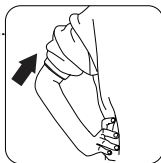

5+

STANLEY® Jr.

TREASURE CHEST KIT

ASSEMBLY INSTRUCTIONS

ATTENTION! Parental guidance and direct supervision required at all times.

STANLEY® Jr.

ASSEMBLY INSTRUCTIONS

45min