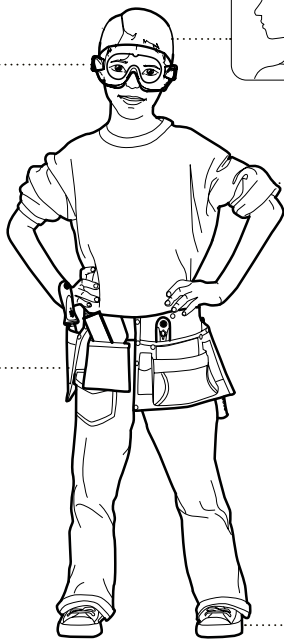

5+

STANLEY® Jr.

TREASURE CHEST KIT

ASSEMBLY INSTRUCTIONS

ATTENTION! Parental guidance and direct supervision required at all times.

STANLEY® Jr.

ASSEMBLY INSTRUCTIONS

45min