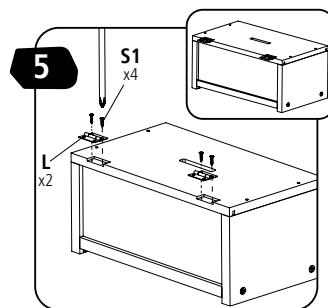

5+

STANLEY® Jr.

TREASURE CHEST KIT

ASSEMBLY INSTRUCTIONS

ATTENTION! Parental guidance and direct supervision required at all times.

STANLEY® Jr.

ASSEMBLY INSTRUCTIONS

45min