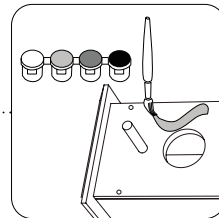

5+

STANLEY® Jr.

TREASURE CHEST KIT

ASSEMBLY INSTRUCTIONS

ATTENTION! Parental guidance and direct supervision required at all times.

STANLEY® Jr.

ASSEMBLY INSTRUCTIONS

45min

Products are manufactured by:

Red Tool Box Ltd.
Yun He, Zhejiang Province, China
Made in China

WARNING:

CHOKING HAZARD-

Small parts.

Not for children under 3 yrs.

CAUTION:

FUNCTIONAL SHARP POINTS