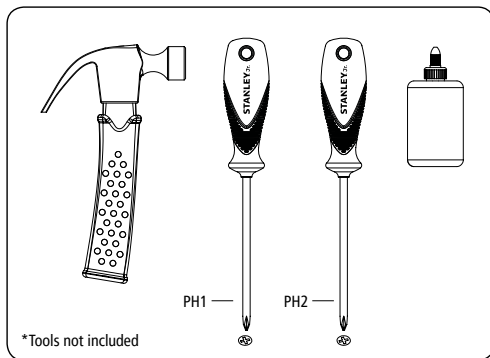

5+

STANLEY® Jr.

TREASURE CHEST KIT

ASSEMBLY INSTRUCTIONS

ATTENTION! Parental guidance and direct supervision required at all times.

STANLEY® Jr.

ASSEMBLY INSTRUCTIONS

45min

Products are manufactured by:

Red Tool Box Ltd.
Yun He, Zhejiang Province, China
Made in China

WARNING:

CHOKING HAZARD-

Small parts.

Not for children under 3 yrs.

CAUTION:

FUNCTIONAL SHARP POINTS