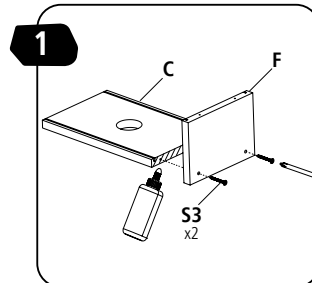

5+

STANLEY® Jr.

TREASURE CHEST KIT

ASSEMBLY INSTRUCTIONS

ATTENTION! Parental guidance and direct supervision required at all times.

STANLEY® Jr.

ASSEMBLY INSTRUCTIONS

45min