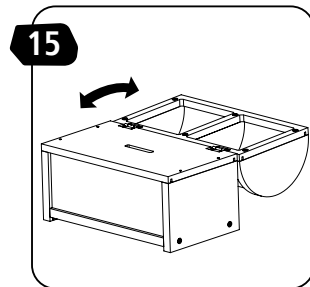

5+

STANLEY® Jr.

TREASURE CHEST KIT

ASSEMBLY INSTRUCTIONS

ATTENTION! Parental guidance and direct supervision required at all times.

STANLEY® Jr.

ASSEMBLY INSTRUCTIONS

45min