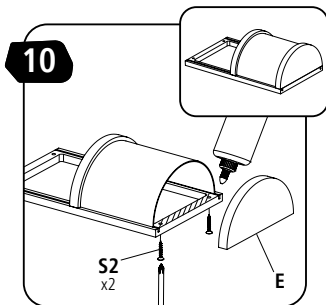

5+

STANLEY® Jr.

TREASURE CHEST KIT

ASSEMBLY INSTRUCTIONS

ATTENTION! Parental guidance and direct supervision required at all times.

STANLEY® Jr.

ASSEMBLY INSTRUCTIONS

45min