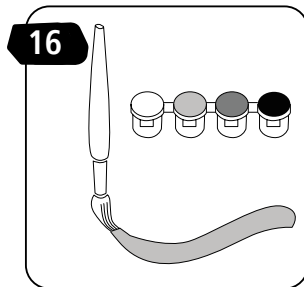

5+

STANLEY® Jr.

TREASURE CHEST KIT

ASSEMBLY INSTRUCTIONS

ATTENTION! Parental guidance and direct supervision required at all times.

STANLEY® Jr.

ASSEMBLY INSTRUCTIONS

45min