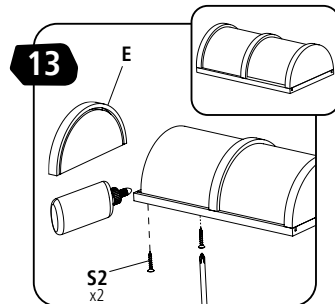

5+

STANLEY® Jr.

TREASURE CHEST KIT

ASSEMBLY INSTRUCTIONS

ATTENTION! Parental guidance and direct supervision required at all times.

STANLEY® Jr.

ASSEMBLY INSTRUCTIONS

45min