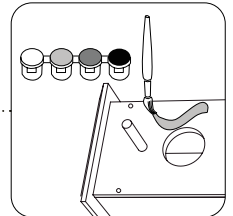

5+

STANLEY® Jr.

BIRDHOUSE KIT

ASSEMBLY INSTRUCTIONS

ATTENTION! Parental guidance and direct supervision required at all times.

STANLEY® Jr.

ASSEMBLY INSTRUCTIONS

45min

Products are manufactured by:

Red Tool Box Ltd.
Yun He, Zhejiang Province, China
Made in China

WARNING:

CHOKING HAZARD-

Small parts.

Not for children under 3 yrs.

CAUTION:

FUNCTIONAL SHARP POINTS