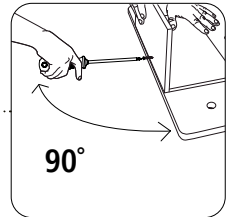

5+

STANLEY® Jr.

BIRDHOUSE KIT

ASSEMBLY INSTRUCTIONS

ATTENTION! Parental guidance and direct supervision required at all times.

STANLEY® Jr.

ASSEMBLY INSTRUCTIONS

45min