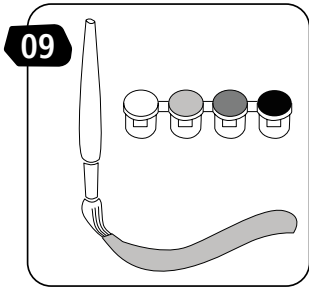

5+

STANLEY® Jr.

BIRDHOUSE KIT

ASSEMBLY INSTRUCTIONS

ATTENTION! Parental guidance and direct supervision required at all times.

STANLEY® Jr.

ASSEMBLY INSTRUCTIONS

45min

Products are manufactured by:

Red Tool Box Ltd.
Yun He, Zhejiang Province, China
Made in China

WARNING:

CHOKING HAZARD-

Small parts.

Not for children under 3 yrs.

CAUTION:

FUNCTIONAL SHARP POINTS