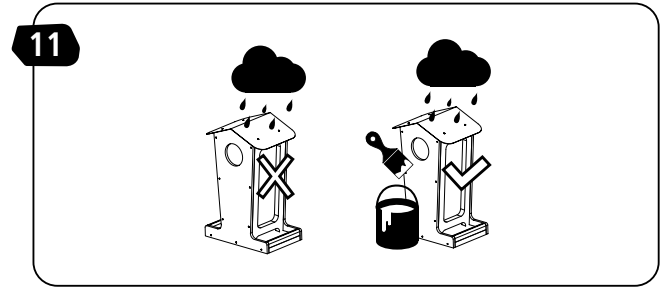

5+

STANLEY® Jr.

BIRDHOUSE KIT

ASSEMBLY INSTRUCTIONS

ATTENTION! Parental guidance and direct supervision required at all times.

STANLEY® Jr.

ASSEMBLY INSTRUCTIONS

45min

Products are manufactured by:

Red Tool Box Ltd.
Yun He, Zhejiang Province, China
Made in China

WARNING:

CHOKING HAZARD-

Small parts.

Not for children under 3 yrs.

CAUTION:

FUNCTIONAL SHARP POINTS