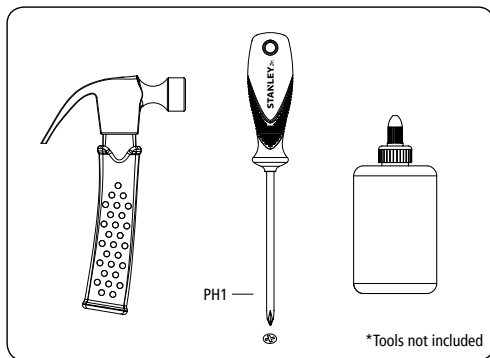

5+

STANLEY® Jr.

BIRDHOUSE KIT

ASSEMBLY INSTRUCTIONS

ATTENTION! Parental guidance and direct supervision required at all times.

STANLEY® Jr.

ASSEMBLY INSTRUCTIONS

45min

Products are manufactured by:

Red Tool Box Ltd.
Yun He, Zhejiang Province, China
Made in China

WARNING:

CHOKING HAZARD-

Small parts.

Not for children under 3 yrs.

CAUTION:

FUNCTIONAL SHARP POINTS