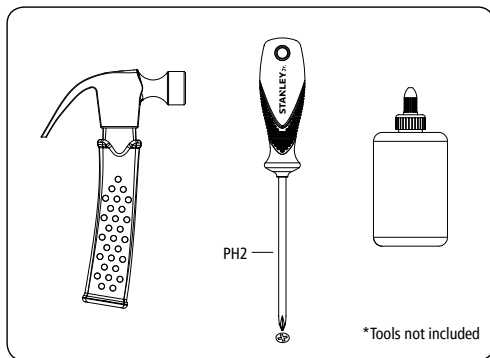

5+

STANLEY® Jr.

TOOLBOX KIT

ASSEMBLY INSTRUCTIONS

ATTENTION! Parental guidance and direct supervision required at all times.

STANLEY® Jr.

ASSEMBLY INSTRUCTIONS

45min

Products are manufactured by:

Red Tool Box Ltd.
Yun He, Zhejiang Province, China
Made in China

WARNING:

CHOKING HAZARD-
Small parts.
Not for children under 3 yrs.

CAUTION:

FUNCTIONAL SHARP POINTS
AND EDGES- Use with care.
Adult Supervision Recommended.