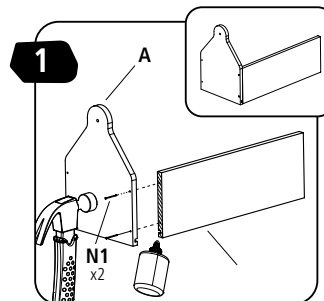

5+

STANLEY® Jr.

TOOLBOX KIT

ASSEMBLY INSTRUCTIONS

ATTENTION! Parental guidance and direct supervision required at all times.

STANLEY® Jr.

ASSEMBLY INSTRUCTIONS

45min

Products are manufactured by:

Red Tool Box Ltd.
Yun He, Zhejiang Province, China
Made in China

WARNING:

CHOKING HAZARD-
Small parts.
Not for children under 3 yrs.

CAUTION:

FUNCTIONAL SHARP POINTS
AND EDGES- Use with care.
Adult Supervision Recommended.