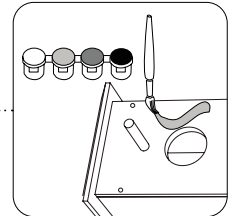

5+

STANLEY® Jr.

TOOLBOX KIT

ASSEMBLY INSTRUCTIONS

ATTENTION! Parental guidance and direct supervision required at all times.

STANLEY® Jr.

ASSEMBLY INSTRUCTIONS

45min

Products are manufactured by:

Red Tool Box Ltd.
Yun He, Zhejiang Province, China
Made in China

WARNING:

CHOKING HAZARD-
Small parts.
Not for children under 3 yrs.

CAUTION:

FUNCTIONAL SHARP POINTS
AND EDGES- Use with care.
Adult Supervision Recommended.