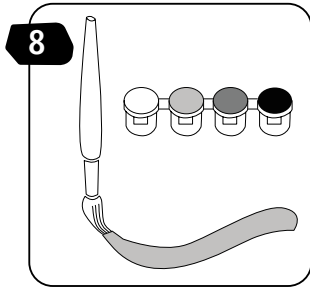

5+

STANLEY® Jr.

TOOLBOX KIT

ASSEMBLY INSTRUCTIONS

ATTENTION! Parental guidance and direct supervision required at all times.

STANLEY® Jr.

ASSEMBLY INSTRUCTIONS

45min

Products are manufactured by:

Red Tool Box Ltd.
Yun He, Zhejiang Province, China
Made in China

WARNING:

CHOKING HAZARD-
Small parts.
Not for children under 3 yrs.

CAUTION:

FUNCTIONAL SHARP POINTS
AND EDGES- Use with care.
Adult Supervision Recommended.