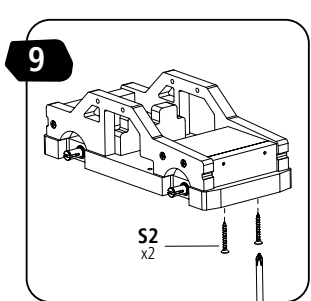

STANLEY[®] Jr.

45min

Tools sold separately /
Las herramientas se venden
por separado /
Outils vendus séparément

Glue not included /
cola no incluido /
Colle non incluse

PH2

STANLEY® Jr.

©2020 Stanley Black & Decker, Inc.
STANLEY®, STANLEY® Jr. and the STANLEY®
and STANLEY® Jr. logos are trademarks of
Stanley Black & Decker, Inc. or an affiliate thereof
and are used under license. All rights reserved.