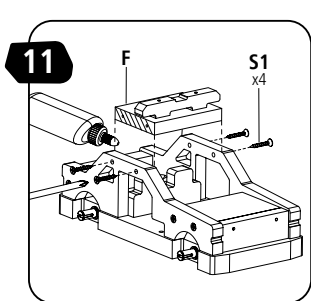

STANLEY[®] Jr.

45min

Tools sold separately /
Las herramientas se venden
por separado /
Outils vendus séparément

Glue not included /
cola no incluido /
Colle non incluse

PH2

STANLEY® Jr.

©2020 Stanley Black & Decker, Inc.
STANLEY®, STANLEY® Jr. and the STANLEY®
and STANLEY® Jr. logos are trademarks of
Stanley Black & Decker, Inc. or an affiliate thereof
and are used under license. All rights reserved.