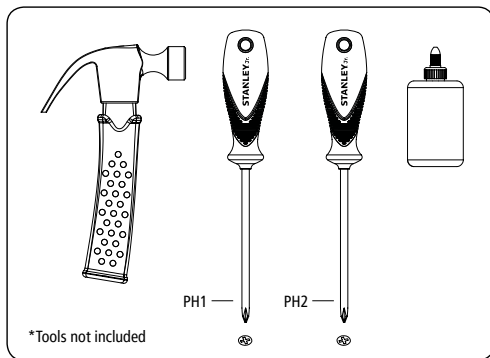

5+

STANLEY[®] Jr.

BIRDHOUSE KIT

ASSEMBLY INSTRUCTIONS

ATTENTION! Parental guidance and direct supervision required at all times.

STANLEY® Jr.

ASSEMBLY INSTRUCTIONS

60min

Products are manufactured by:

Red Tool Box Ltd.
Yun He, Zhejiang Province, China
Made in China

WARNING:

CHOKING HAZARD-

Small parts.

Not for children under 3 yrs.

CAUTION:

FUNCTIONAL SHARP POINTS