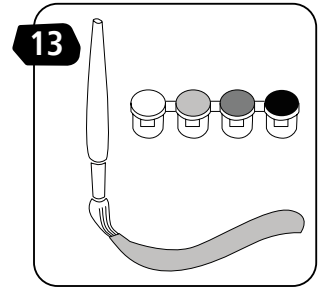

5+

STANLEY[®] Jr.

BIRDHOUSE KIT

ASSEMBLY INSTRUCTIONS

ATTENTION! Parental guidance and direct supervision required at all times.

STANLEY® Jr.

ASSEMBLY INSTRUCTIONS

60min