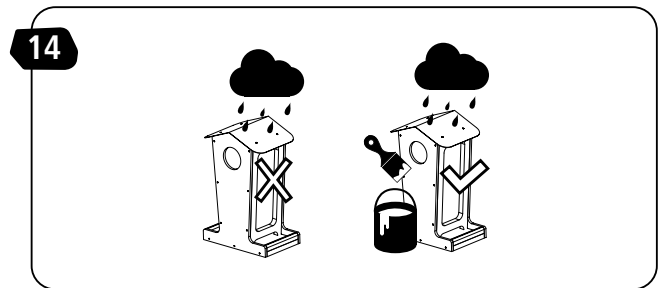

5+

STANLEY[®] Jr.

BIRDHOUSE KIT

ASSEMBLY INSTRUCTIONS

ATTENTION! Parental guidance and direct supervision required at all times.

STANLEY® Jr.

ASSEMBLY INSTRUCTIONS

60min