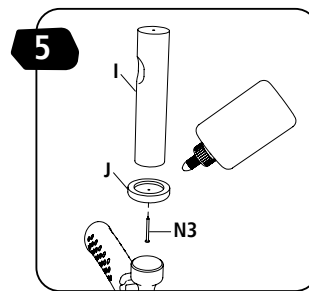

# ASSEMBLY INSTRUCTIONS

30min

\*Tools not included

\* Jellybeans not included.

\* Wash product thoroughly before use with food.