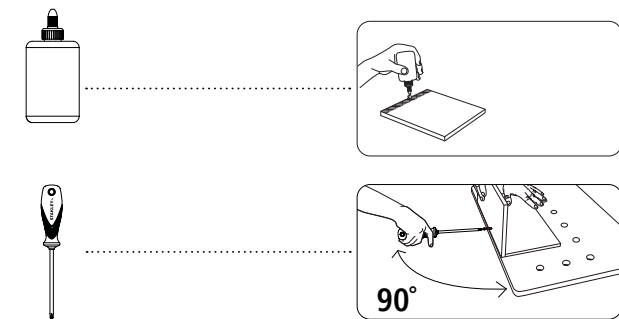

STANLEY Jr.