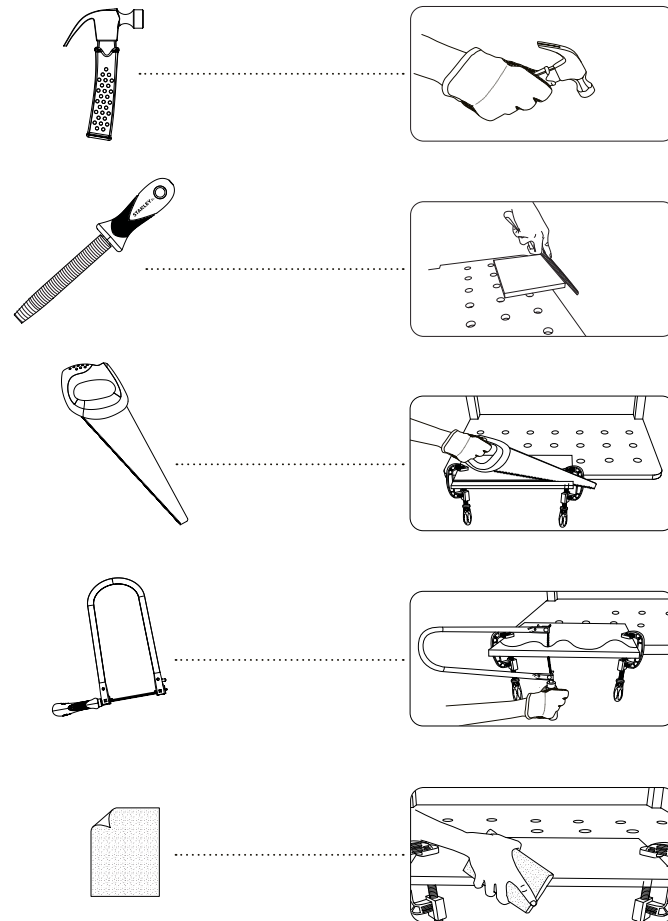

STANLEY Jr.