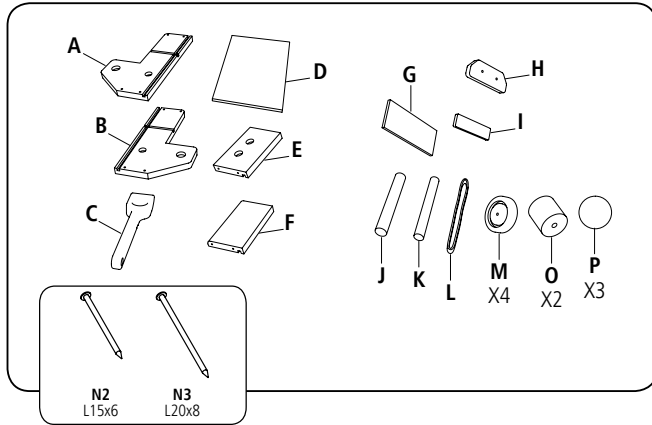

ASSEMBLY INSTRUCTIONS

30min