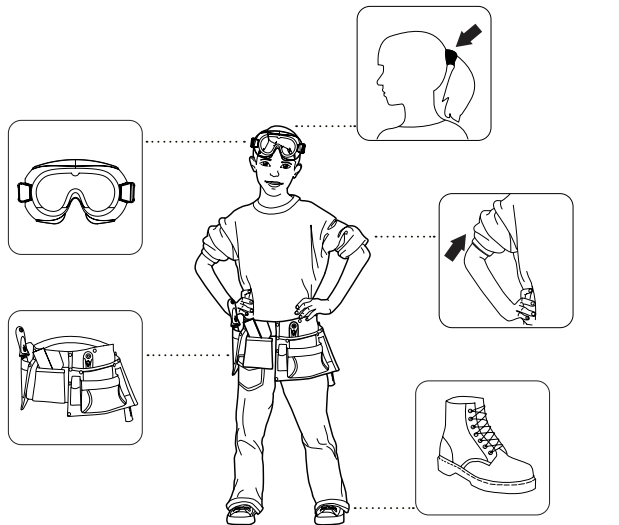

STANLEY Jr.