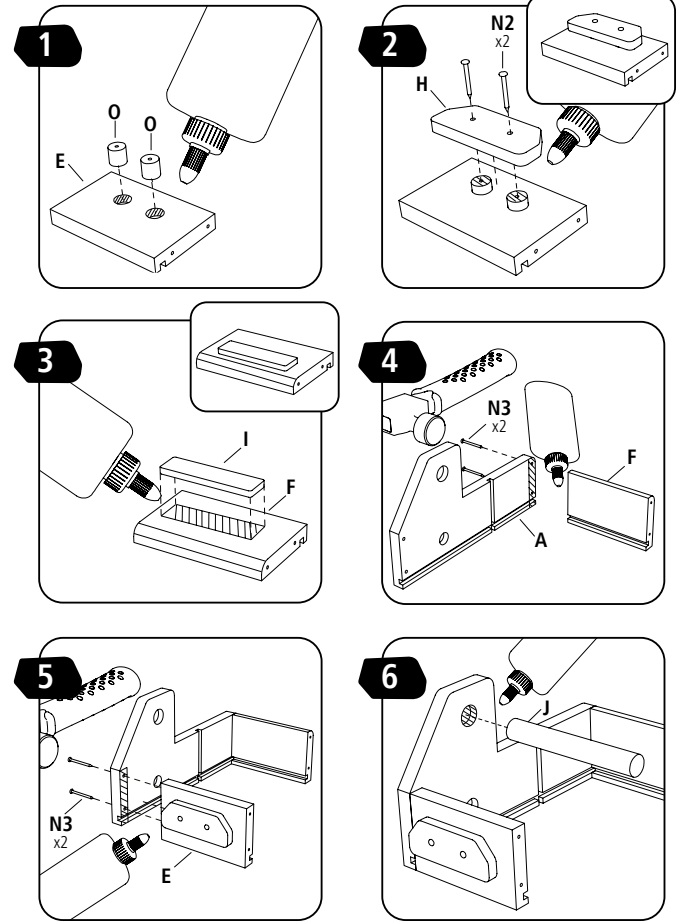

ASSEMBLY INSTRUCTIONS

30min